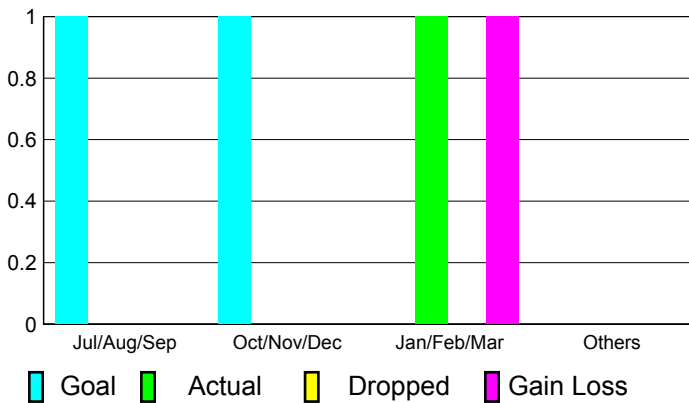

## CLUBS

Club Results  
2010-2011

Clubs  
2009-2010

Month	New Club Goal	Actual New Clubs	Actual Dropped Clubs	Gain/Loss of Clubs	Gain/Loss of Clubs
Jul/Aug/Sep	1	0	0	0	2
Oct/Nov/Dec	1	0	0	0	0
Jan/Feb/Mar	0	1	0	1	0
Apr/May/June	0	0	0	0	0
<b>Totals</b>	<b>2</b>	<b>1</b>	<b>0</b>	<b>1</b>	<b>2</b>

### Club Results 2010-2011

Goal, New, Dropped, Gain/Loss