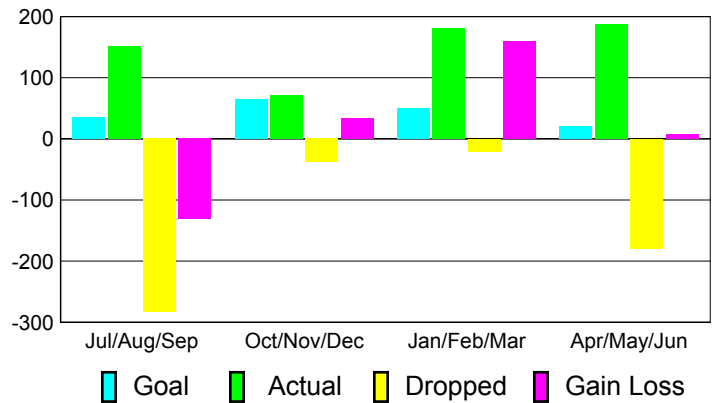

### YTD Status Quo Clubs 2010-2011

Status Quo Clubs Compared to Status Quo Members

## MEMBERSHIP

Membership Results  
2010-2011

Membership  
2009-2010

Month	Net Memb Goal	Actual New Memb	Actual Dropped Memb	Gain/Loss of Memb	Gain/Loss of Memb
Jul/Aug/Sep	35	152	-283	-131	32
Oct/Nov/Dec	65	71	-38	33	72
Jan/Feb/Mar	50	181	-21	160	127
Apr/May/June	20	187	-179	8	77
<b>Totals</b>	<b>170</b>	<b>591</b>	<b>-521</b>	<b>70</b>	<b>308</b>

### Membership Results 2010-2011

Goal, New, Dropped, Gain/Loss

### Comparison of Membership Gain/Loss

Current Year Compared to the Previous Year