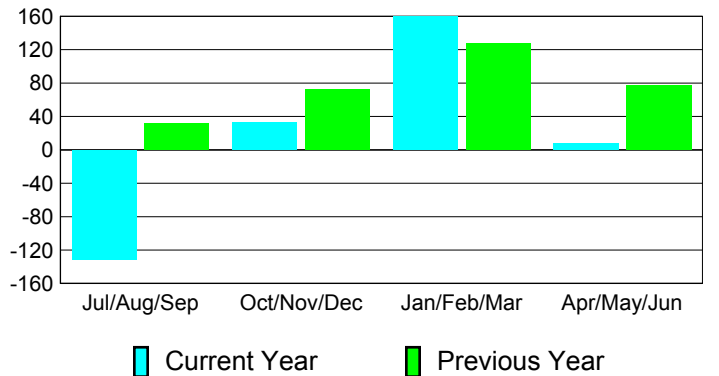

Gender Comparison 2010-2011

Jul/Aug/Sep

Oct/Nov/Dec

Jan/Feb/Mar

Apr/May/June

Male

Female