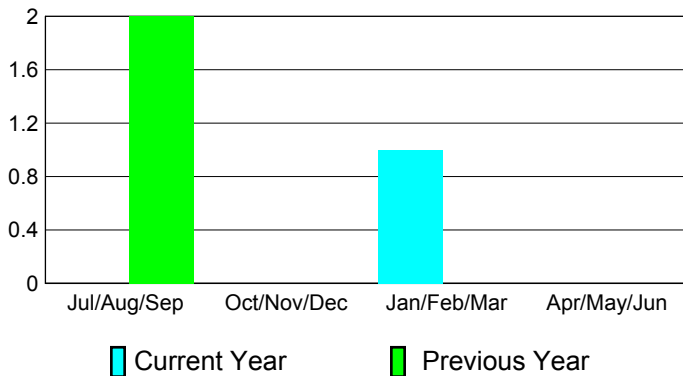

2010-2011 GMT Reports for District (or Undistricted) **District 300 E2**

GMT: PEI-JEN CHEN

Location: M.D. 300 Taiwan

GMT CA: 5

CLUBS

Club Results
2010-2011

Clubs
2009-2010

Month	New Club Goal	Actual New Clubs	Actual Dropped Clubs	Gain/Loss of Clubs	Gain/Loss of Clubs
Jul/Aug/Sep	1	0	0	0	2
Oct/Nov/Dec	1	0	0	0	0
Jan/Feb/Mar	0	1	0	1	0
Apr/May/June	0	0	0	0	0
Totals	2	1	0	1	2

Club Results 2010-2011

Goal, New, Dropped, Gain/Loss

Comparison of Club Gain/Loss

Current Year Compared to the Previous Year

YTD Status Quo Clubs 2010-2011

Status Quo Clubs Compared to Status Quo Members

MEMBERSHIP

Membership Results
2010-2011

Membership
2009-2010

Month	Net Memb Goal	Actual New Memb	Actual Dropped Memb	Gain/Loss of Memb	Gain/Loss of Memb
Jul/Aug/Sep	35	152	-283	-131	32
Oct/Nov/Dec	65	71	-38	33	72
Jan/Feb/Mar	50	181	-21	160	127
Apr/May/June	20	187	-179	8	77
Totals	170	591	-521	70	308

Membership Results 2010-2011

Goal, New, Dropped, Gain/Loss

Comparison of Membership Gain/Loss

Current Year Compared to the Previous Year

Gender Comparison 2010-2011

Jul/Aug/Sep

Oct/Nov/Dec

Jan/Feb/Mar

Apr/May/June

Male

Female